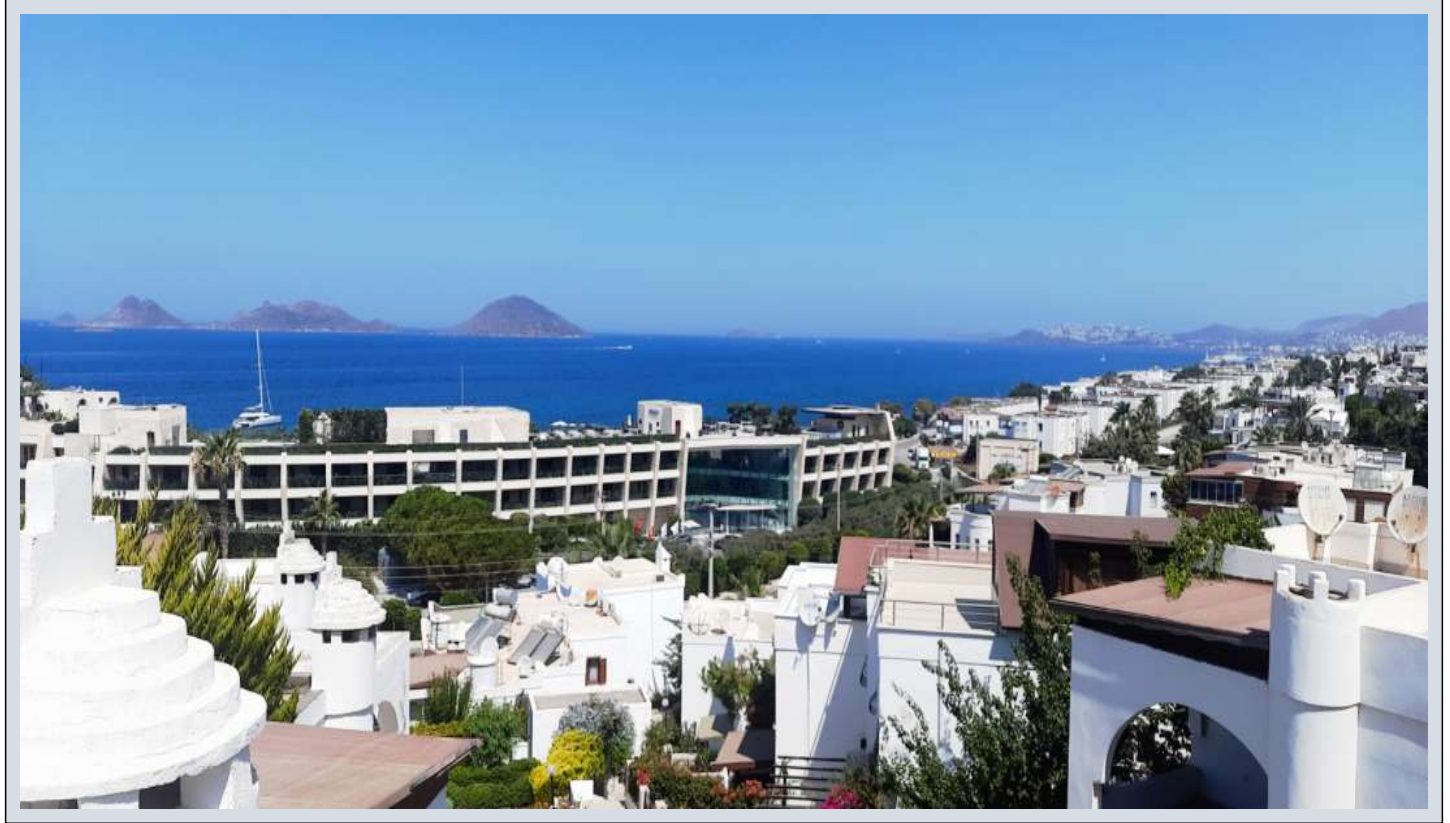

# Rooms : 3  
# Saloons : 1  
# Baths : 2  
Type of Property : Triplex  
Property Condition : Second Hand  
Usage Status : Empty  
Heating : Air Conditioning  
Property Direction : West  
Balcony Number : 2  
Toilet Number : 2